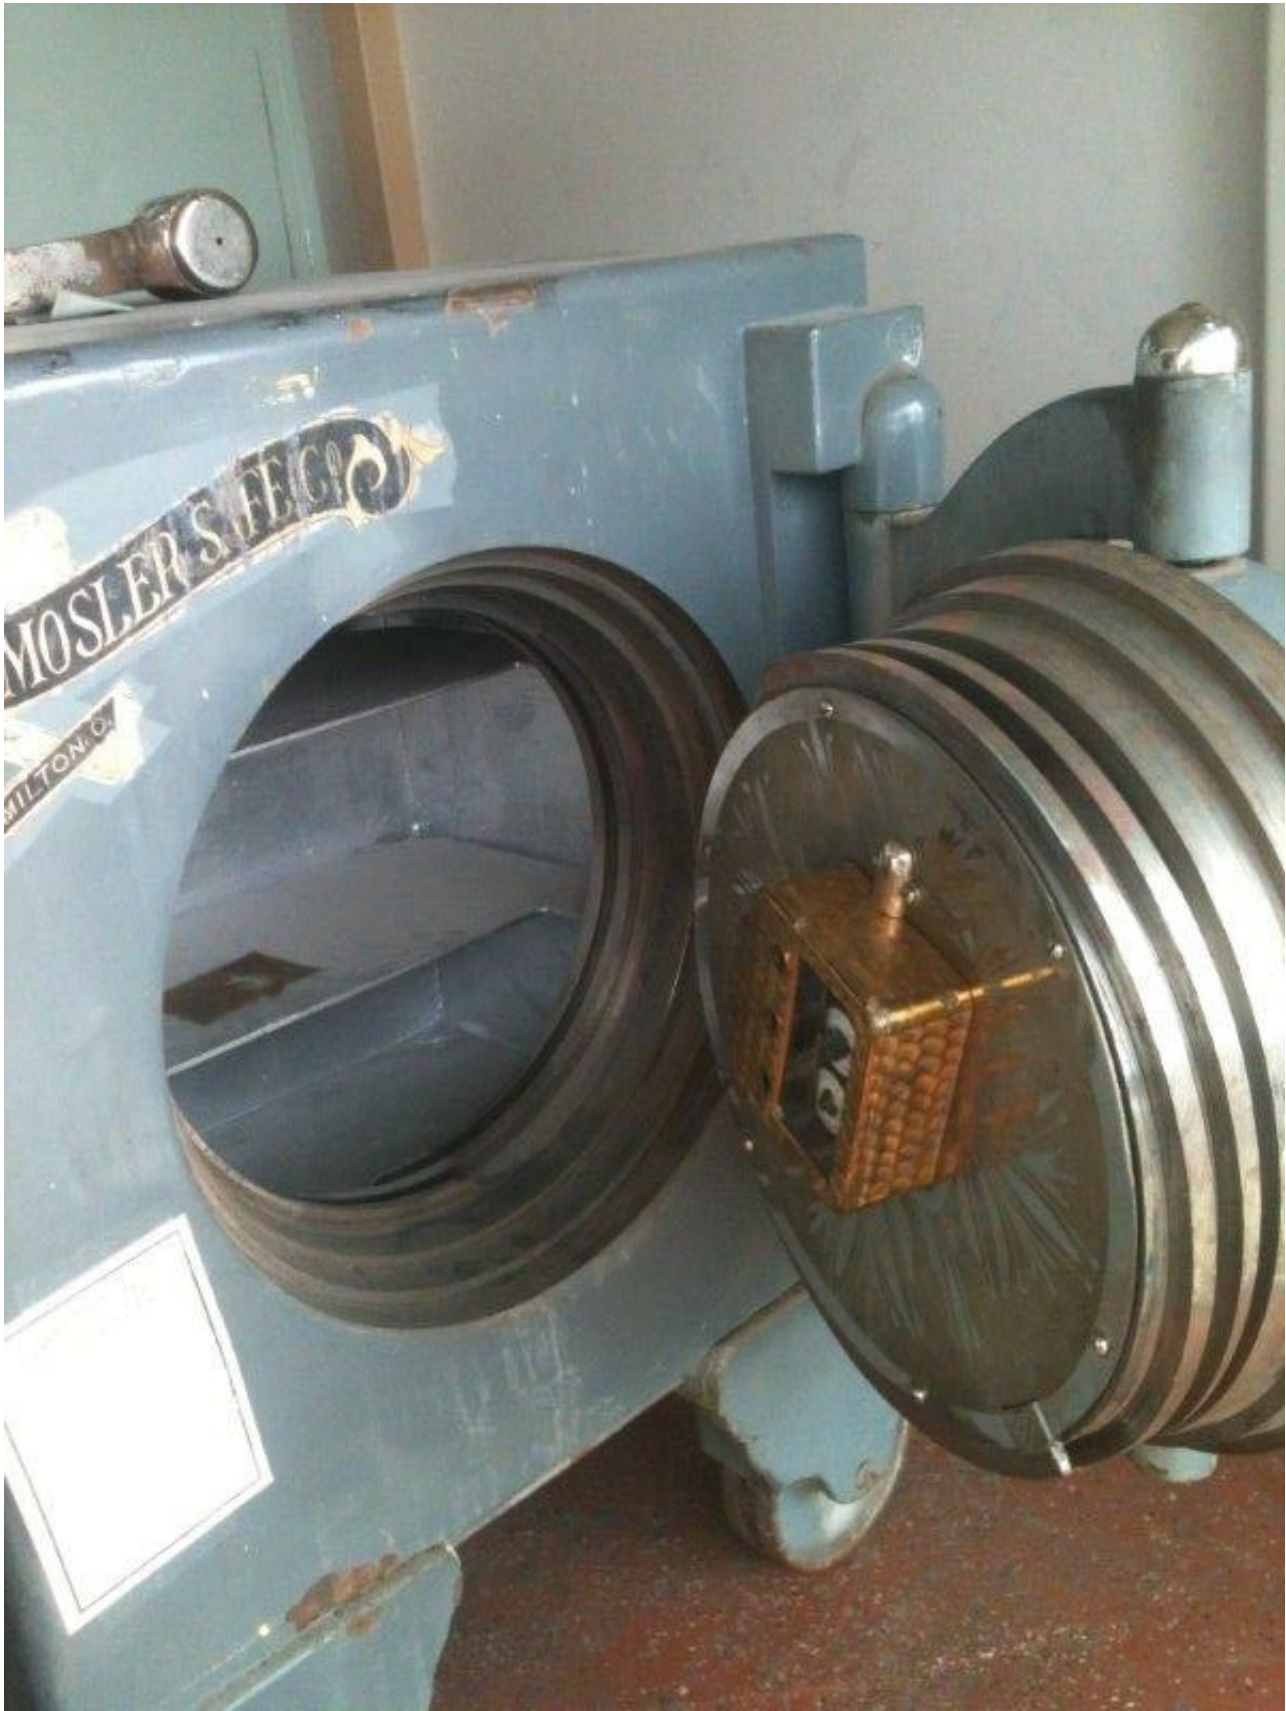

[Download Studio Tax 2017 For Mac](#)